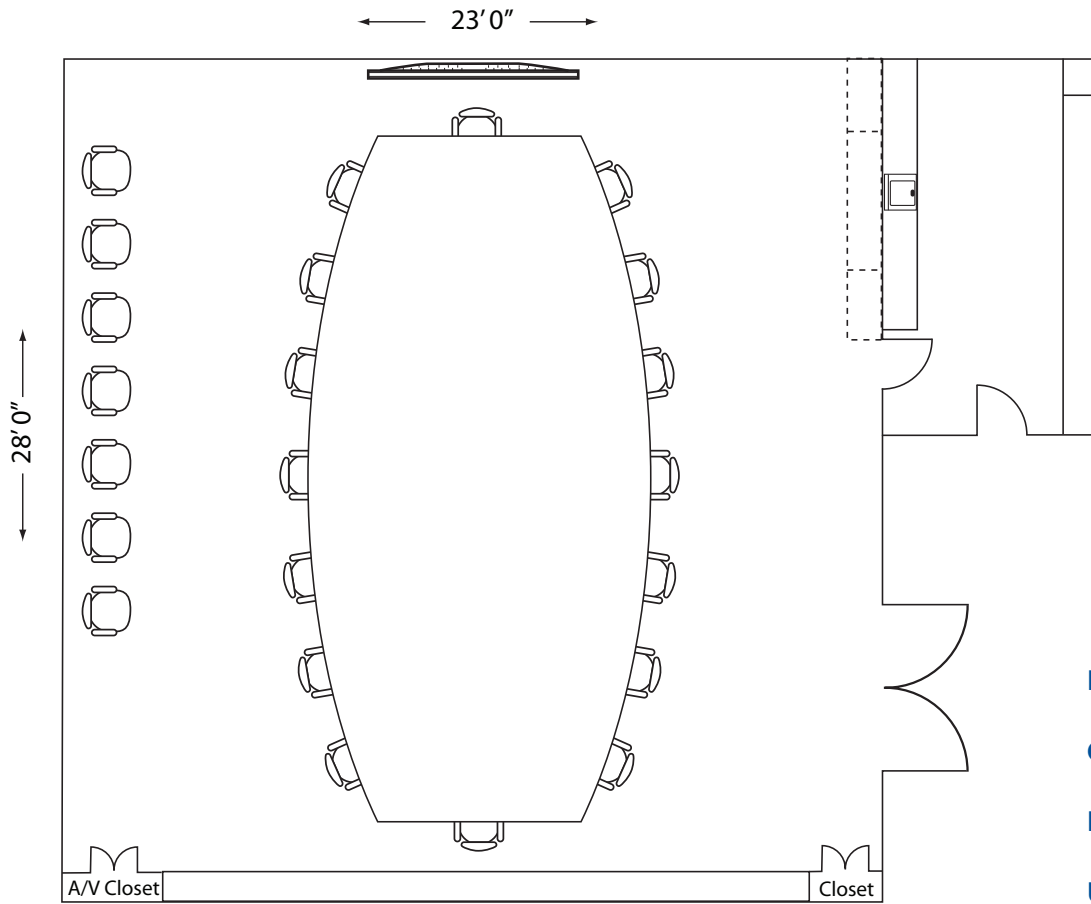

AUDITORIUM

Seating Style: School

Maximum Capacity: 112

Handicap accessible

Unlimited wireless internet

SERC FLOOR PLANS

BIO-SKILLS LAB

12 fully-equipped workstations (Flexible setup)

Handicap accessible

**76 Men's lockers;
52 Women's lockers**

MULTI-FUNCTION ROOM

Flexible Seating

Capacity: 50-112

Handicap accessible

Unlimited wireless internet

SERC FLOOR PLANS

BOARD ROOM

Large round seating

Capacity: 16-24

Handicap accessible

Unlimited wireless internet

CONFERENCE ROOMS (Two available)

Round seating

Capacity: 8