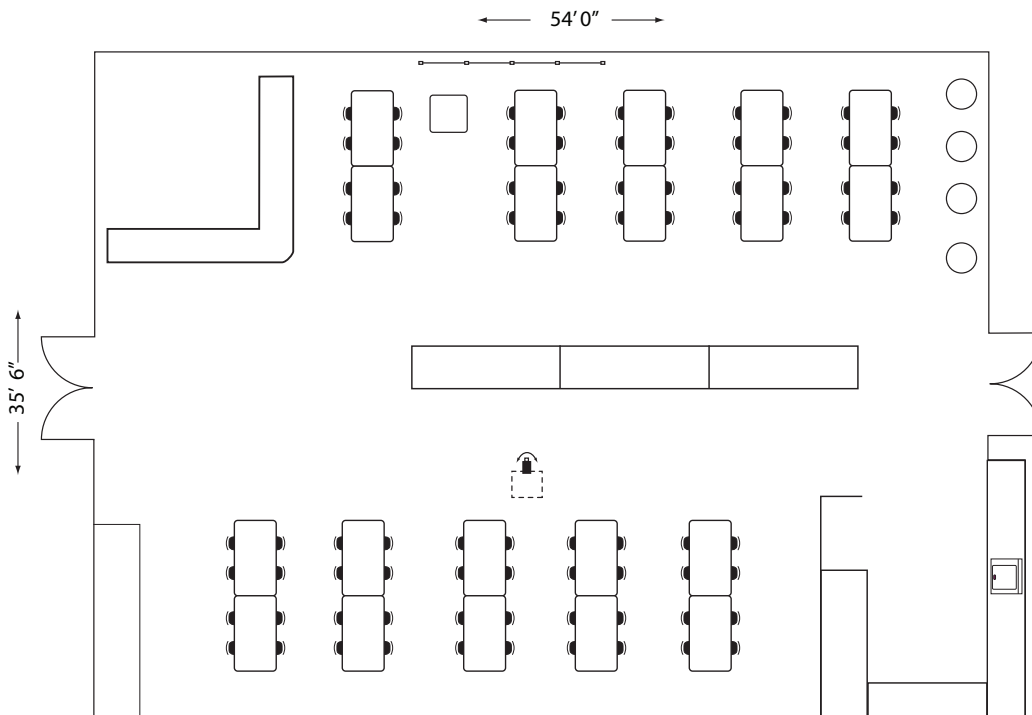

AUDITORIUM

Seating Style: School

Maximum Capacity: 112

Handicap accessible

Unlimited wireless internet

SERC FLOOR PLANS

BIO-SKILLS LAB

12 fully-equipped workstations (Flexible setup)

Handicap accessible

**76 Men's lockers;
52 Women's lockers**

MULTI-FUNCTION ROOM

Flexible Seating

Capacity: 50-112

Handicap accessible

Unlimited wireless internet

SERC FLOOR PLANS

BOARD ROOM

Large round seating

Capacity: 16-24

Handicap accessible

Unlimited wireless internet

CONFERENCE ROOMS (Two available)

Round seating

Capacity: 8