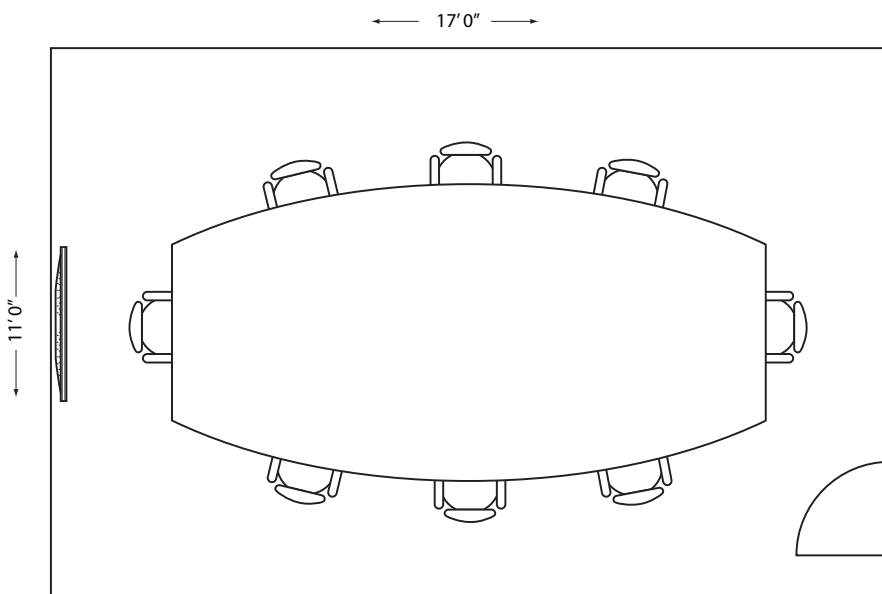

BOARD ROOM

Large round seating

Capacity: 16-24

Handicap accessible

Unlimited wireless internet

CONFERENCE ROOMS (Two available)

Round seating

Capacity: 8