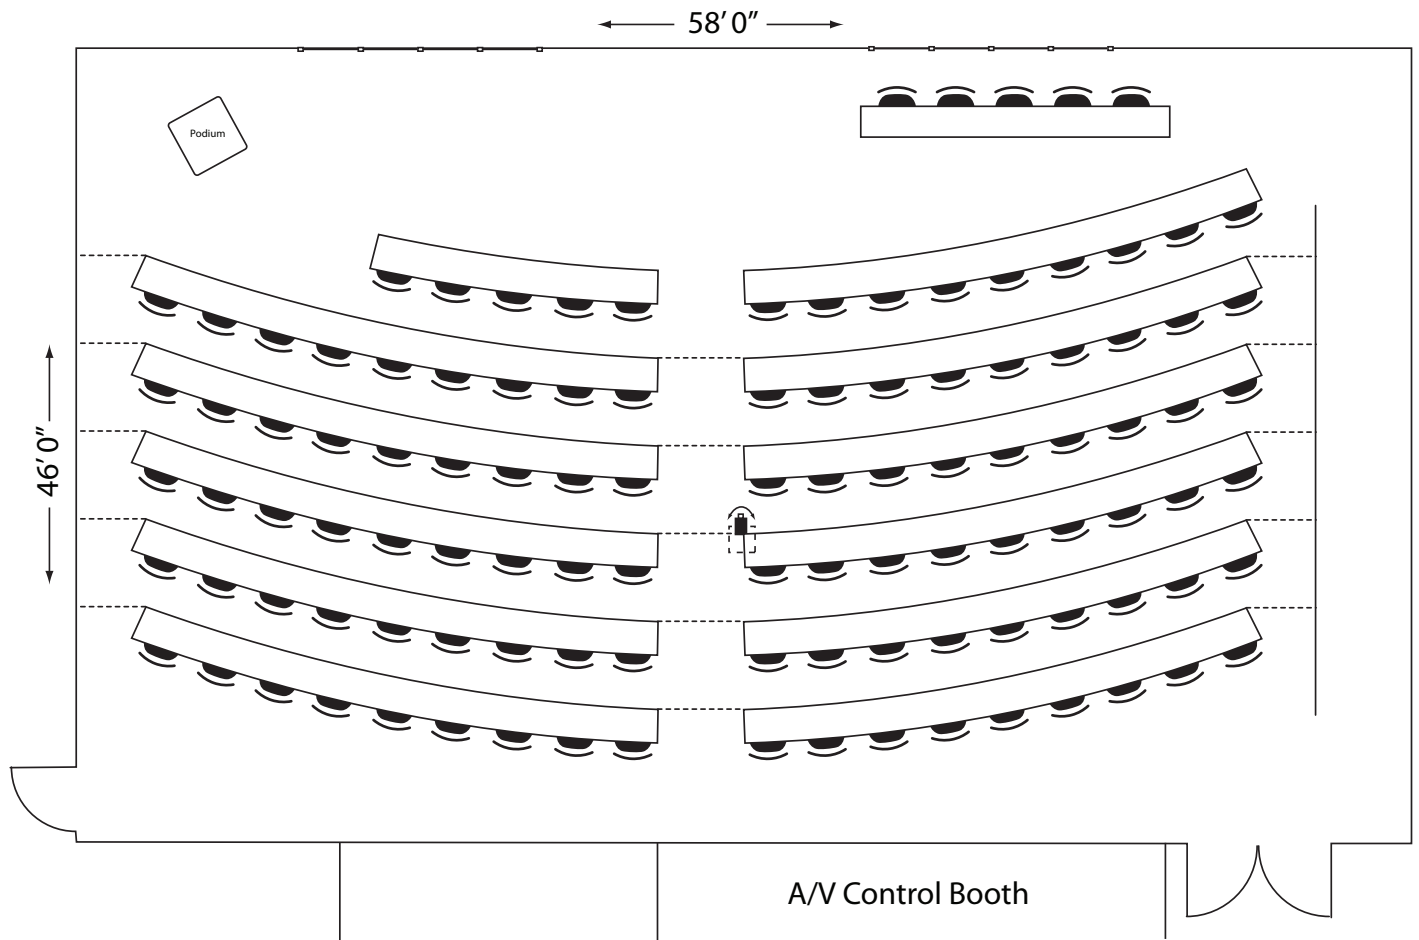

AUDITORIUM

Seating Style: School

Maximum Capacity: 112

Handicap accessible

Unlimited wireless internet

SERC FLOOR PLANS

BIO-SKILLS LAB

12 fully-equipped workstations (Flexible setup)

Handicap accessible

**76 Men's lockers;
52 Women's lockers**

MULTI-FUNCTION ROOM

Flexible Seating

Capacity: 50-112

Handicap accessible

Unlimited wireless internet

SERC FLOOR PLANS

BOARD ROOM

Large round seating

Capacity: 16-24

Handicap accessible

Unlimited wireless internet

CONFERENCE ROOMS (Two available)

Round seating

Capacity: 8