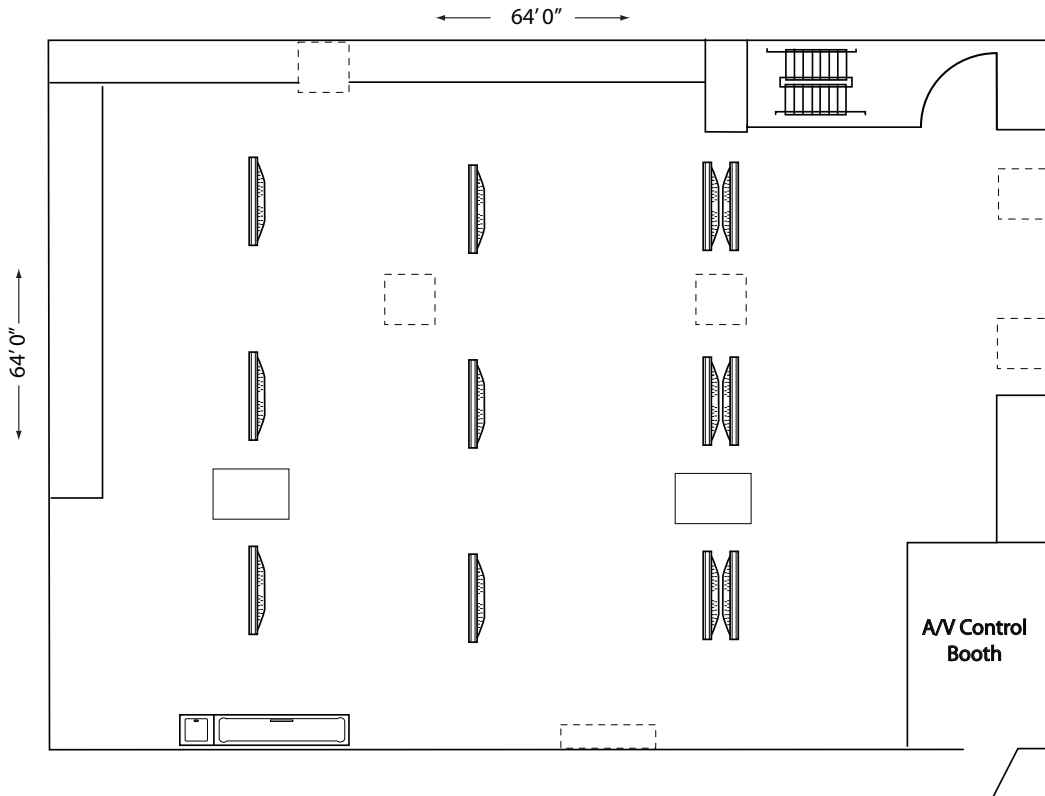

AUDITORIUM

Seating Style: School

Maximum Capacity: 112

Handicap accessible

Unlimited wireless internet

SERC FLOOR PLANS

BIO-SKILLS LAB

12 fully-equipped workstations (Flexible setup)

Handicap accessible

**76 Men's lockers;
52 Women's lockers**

MULTI-FUNCTION ROOM

Flexible Seating

Capacity: 50-112

Handicap accessible

Unlimited wireless internet

SERC FLOOR PLANS

BOARD ROOM

Large round seating

Capacity: 16-24

Handicap accessible

Unlimited wireless internet

CONFERENCE ROOMS (Two available)

Round seating

Capacity: 8