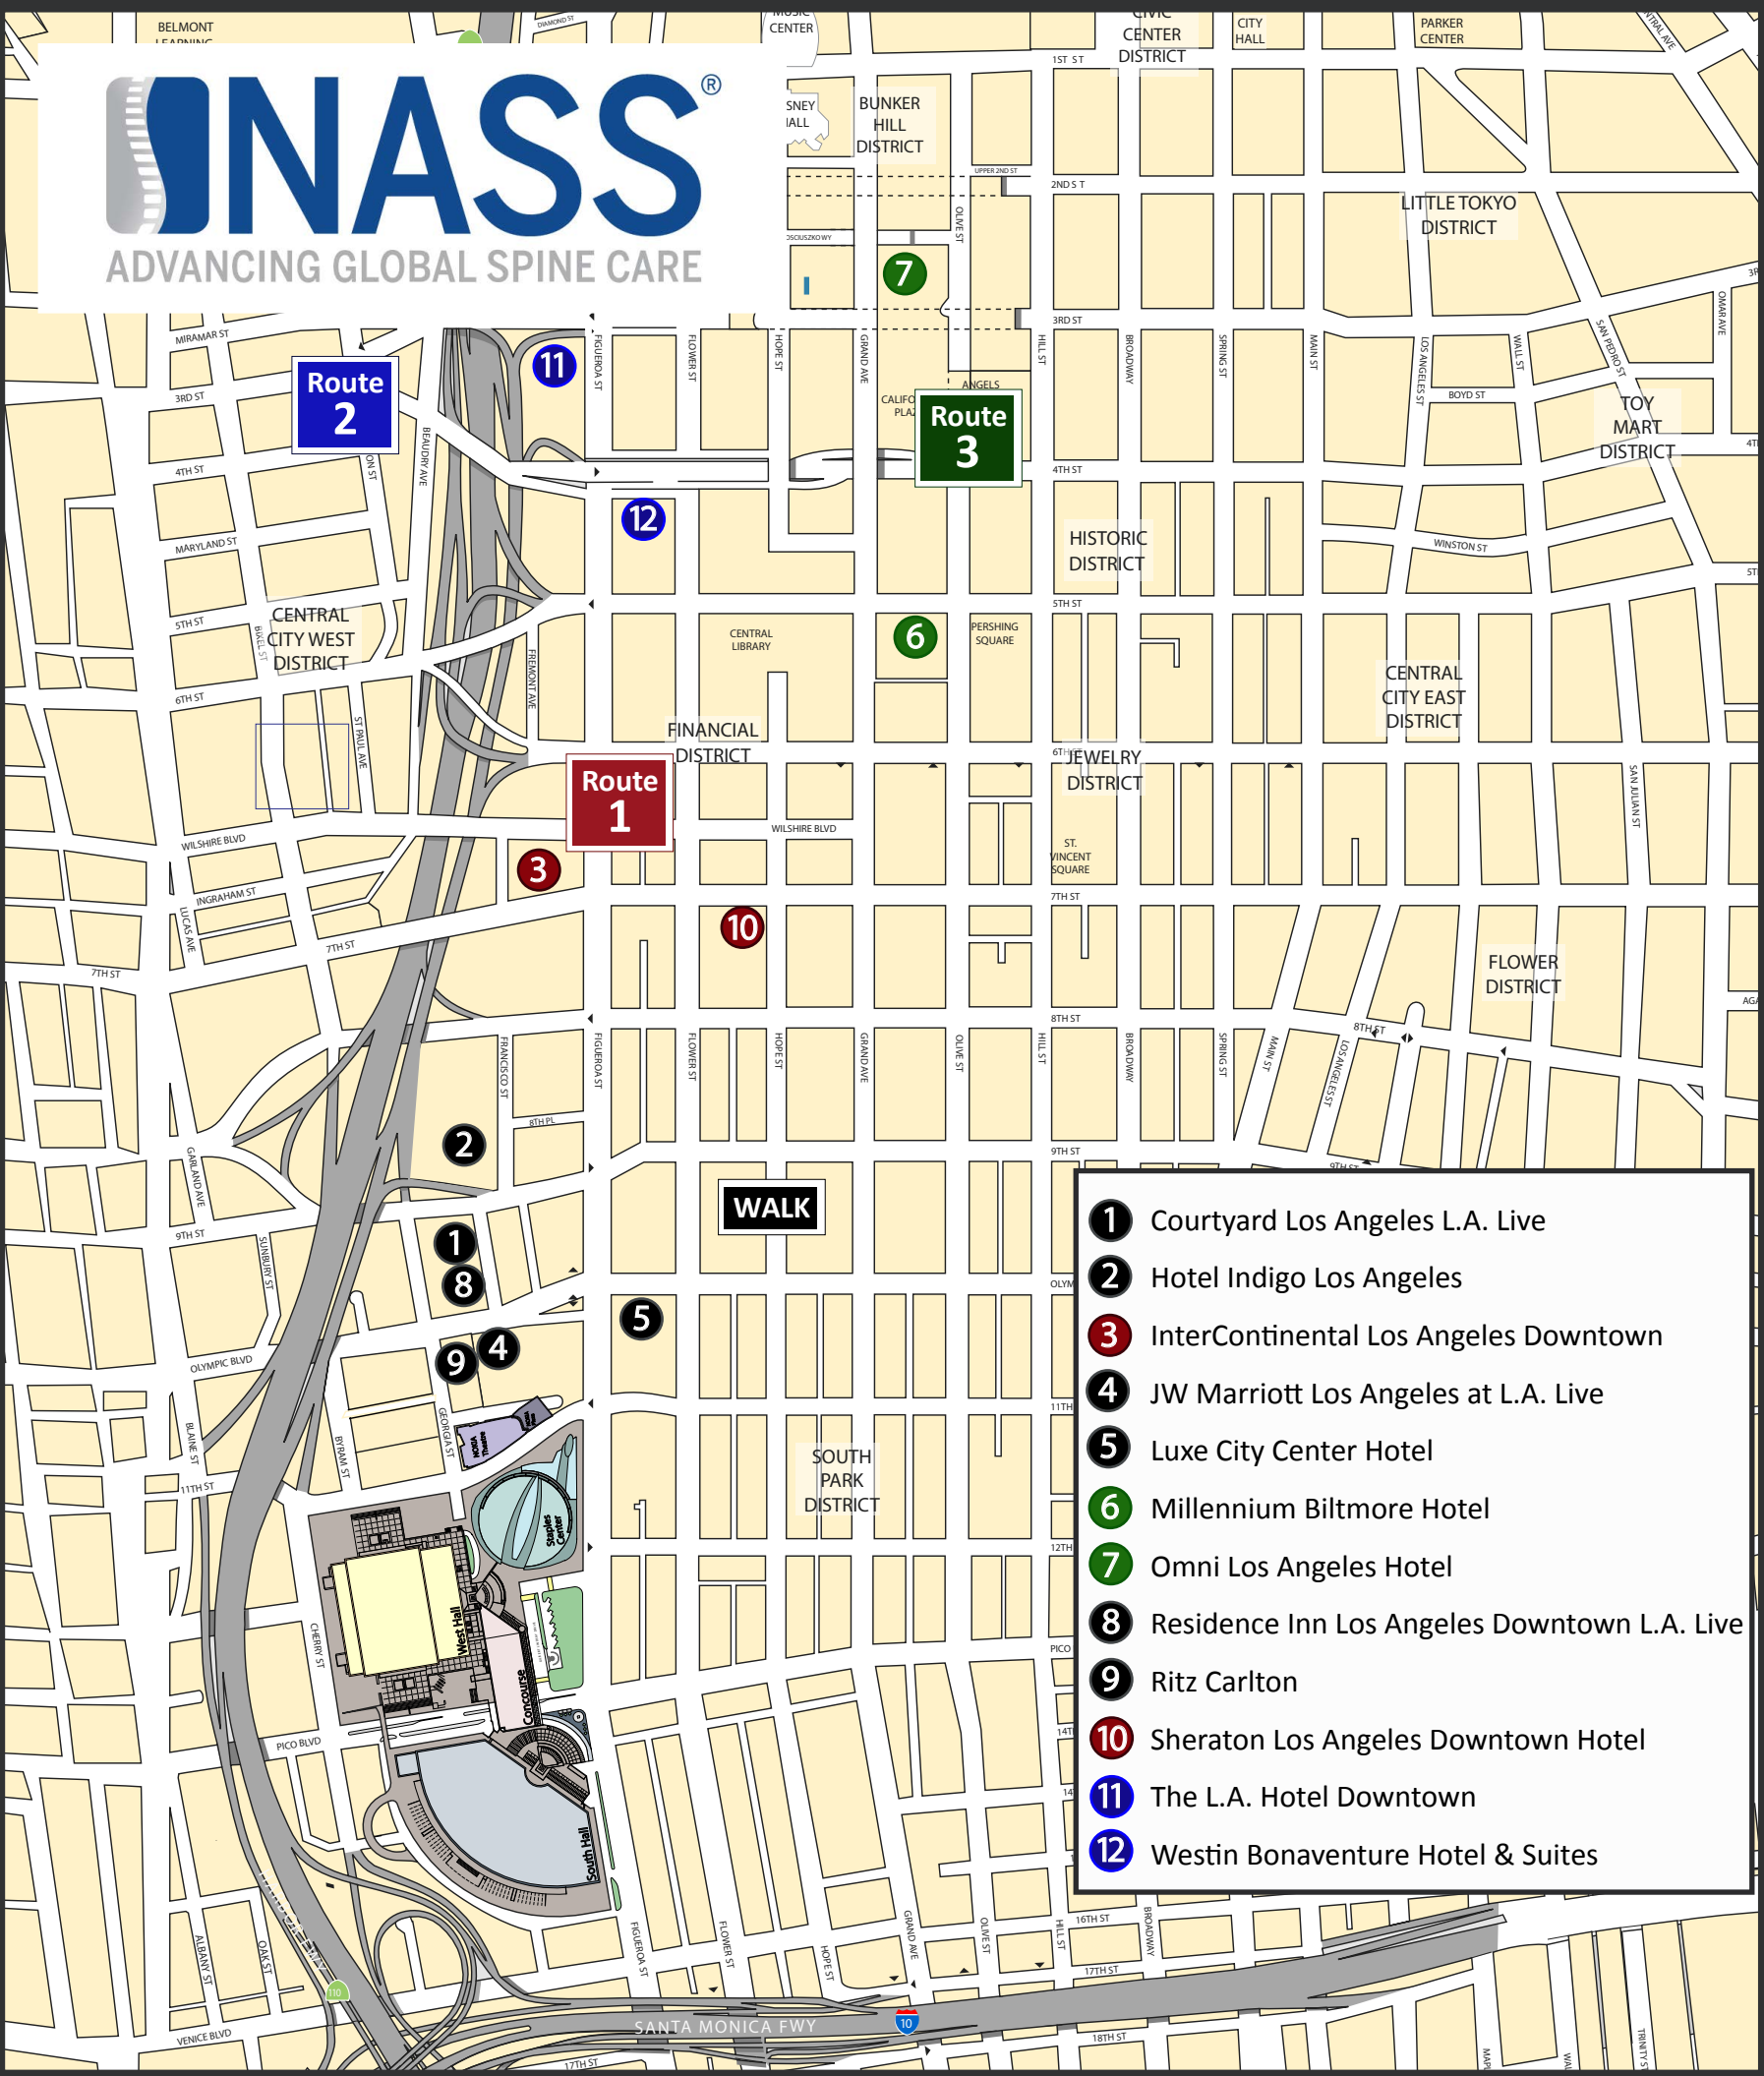

# INASS<sup>®</sup>

ADVANCING GLOBAL SPINE CARE

- 1** Courtyard Los Angeles L.A. Live
- 2** Hotel Indigo Los Angeles
- 3** InterContinental Los Angeles Downtown
- 4** JW Marriott Los Angeles at L.A. Live
- 5** Luxe City Center Hotel
- 6** Millennium Biltmore Hotel
- 7** Omni Los Angeles Hotel
- 8** Residence Inn Los Angeles Downtown L.A. Live
- 9** Ritz Carlton
- 10** Sheraton Los Angeles Downtown Hotel
- 11** The L.A. Hotel Downtown
- 12** Westin Bonaventure Hotel & Suites